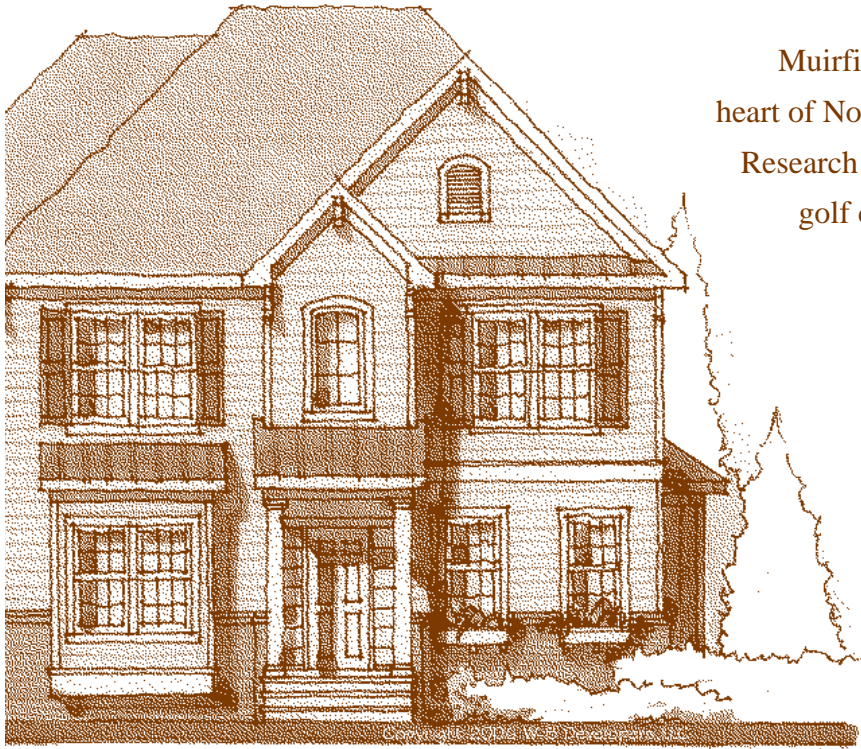

Muirfield Village

★ AVAILABLE HOMESITE

Ready To Move Into!

2616 Taton Court \$229,900
4 bedroom 2,500 heated sq.ft.

This 2-story home is located on a lovely wooded lot in Muirfield Village. Granite Counter tops, tile baths, tons of hardwood floors, crown molding, chair rail, smooth-top range, Whirlpool Microwave, dishwasher, disposal. Full 3rd floor walk up attic. 2-car garage, walk-in crawl space with plenty of room. Big rooms. Sanford MLS # 83650 Triangle MLS # 1725320

Whether for this home that is now available, or for your own Custom build...it would be a pleasure to serve you in any way we can! We offer full Buyer Agent brokerage throughout Sanford and all of the RTP area!

For More Information on Muirfield Village call

(919) 412-3777

www.Muirfield-Village.com

Halfway Between Fort Bragg And Cary / RTP

Muirfield Village is located in Sanford, the geographic heart of North Carolina, with access to the world-renowned Research Triangle to our north, and the equally renowned golf courses and resorts in the Sandhills to our south.

Muirfield Village

Living At Its Best

The Sanford Area preserves the beauty and charm of its days as a small southern railway town and blends it with a modern and diverse economic base.

New Homes from the \$180's to mid \$200's