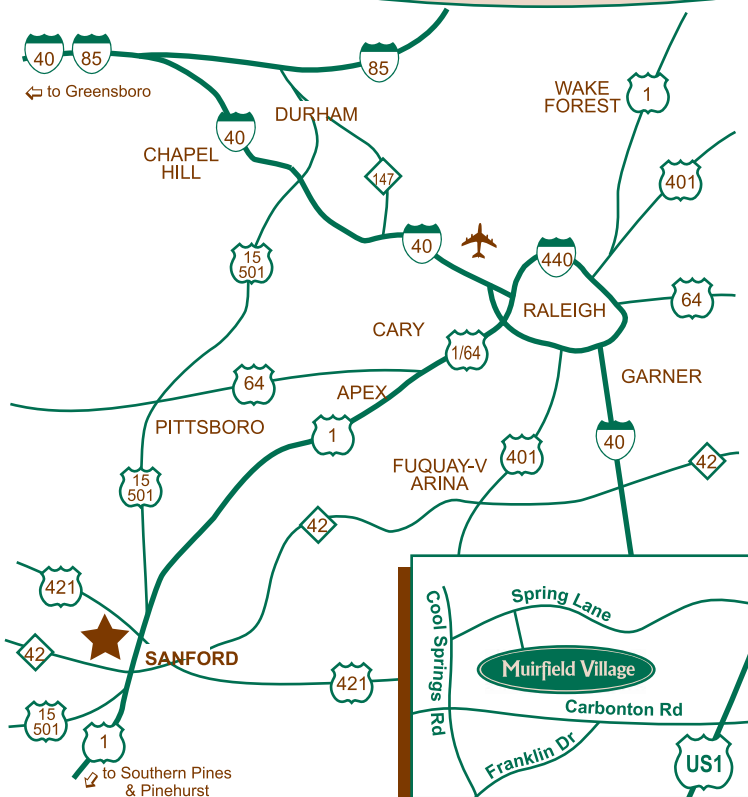

For More Information on Muirfield Village call

(919) 412-3777

www.Muirfield-Village.com

Halfway Between Fort Bragg And Cary / RTP

Muirfield Village is located in Sanford, the geographic heart of North Carolina, with access to the world-renowned Research Triangle to our north, and the equally renowned golf courses and resorts in the Sandhills to our south.

Muirfield Village

Living At Its Best

The Sanford Area preserves the beauty and charm of its days as a small southern railway town and blends it with a modern and diverse economic base.

New Homes from the \$180's to mid \$200's